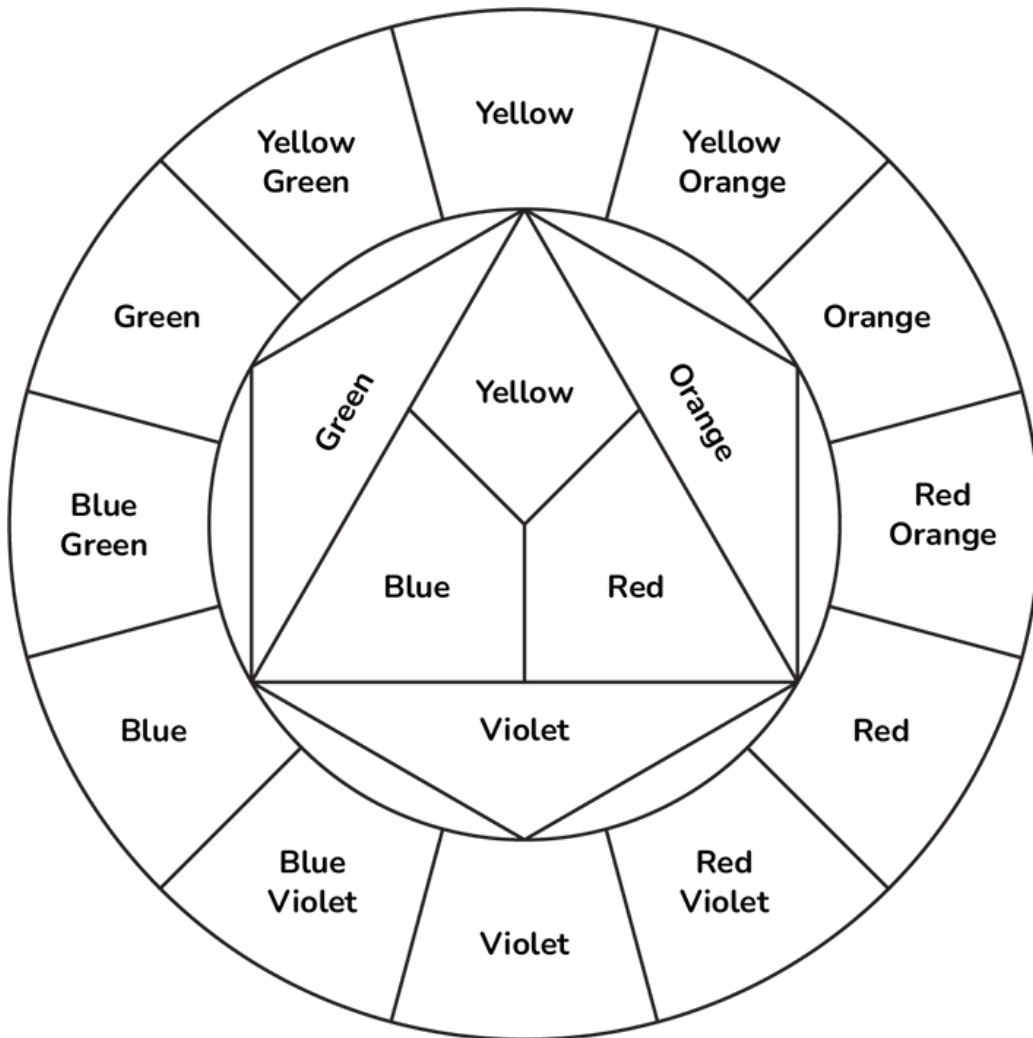

The Color Wheel

Practice sheet

Primary colors:

Secondary colors:

Tertiary colors:

Warm Colors:

Cool Colors:

Color Theory

Monochromatic Colors

Different shades, tints, and tones of the same color, which result in a sophisticated and cohesive palette.

Analogous Colors

Colors that are next to each other on the color wheel, such as blue, blue-green, and green. These create a harmonious and cohesive look.

Split-Complementary Colors

A base color and the two colors adjacent to its complementary color, providing contrast with less tension than direct complementary colors.

Complementary Colors

Colors that are opposite on the color wheel, such as blue and orange or red and green. These combinations create strong contrast and stand out.

Triadic Colors

Three colors evenly spaced around the color wheel, like red, yellow, and blue. This scheme provides vibrant contrast while maintaining balance.

Monochromatic Color Palettes

My drawing ideas: